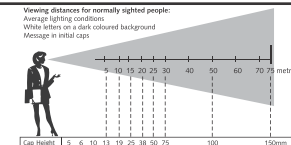

Client: S and C Slatter

Project: footwear warning sign

Date: May 2016